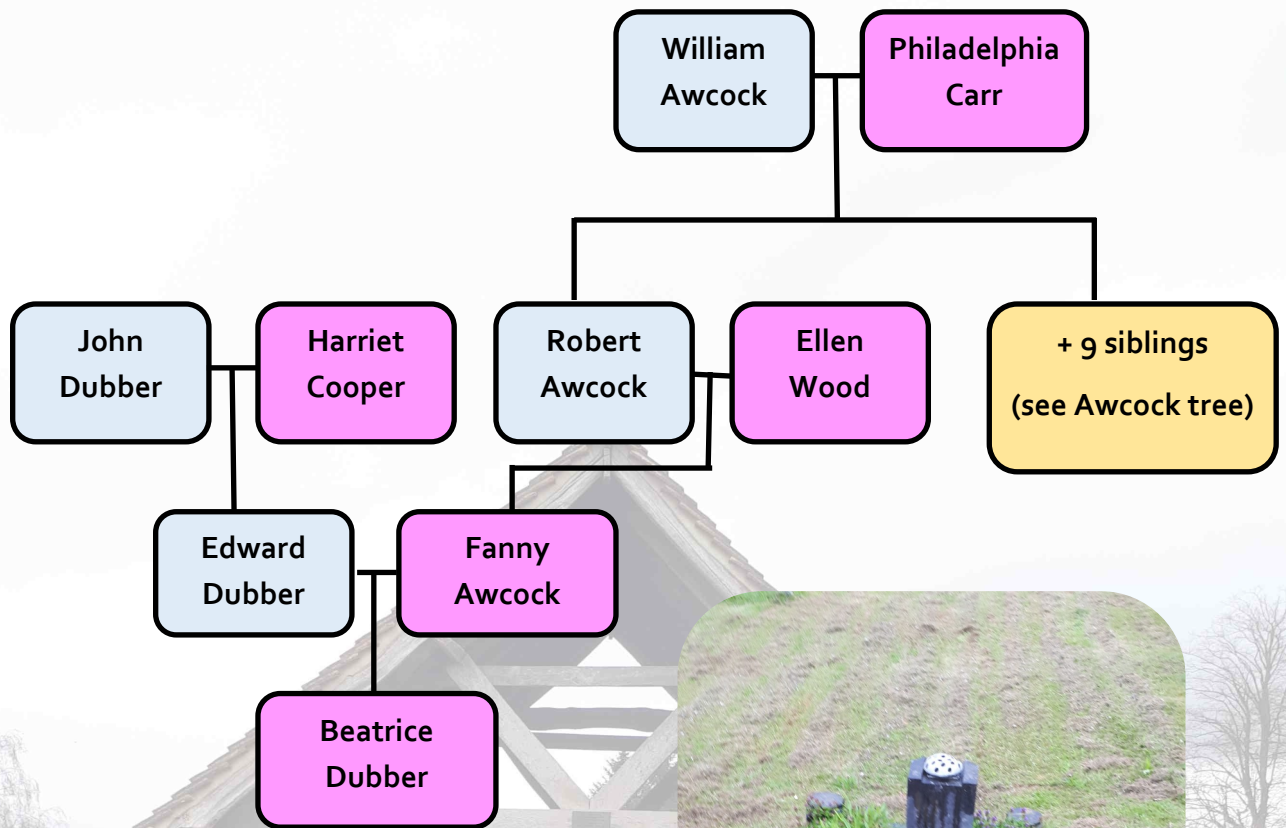

Edward and Fanny are buried in Danehill cemetery