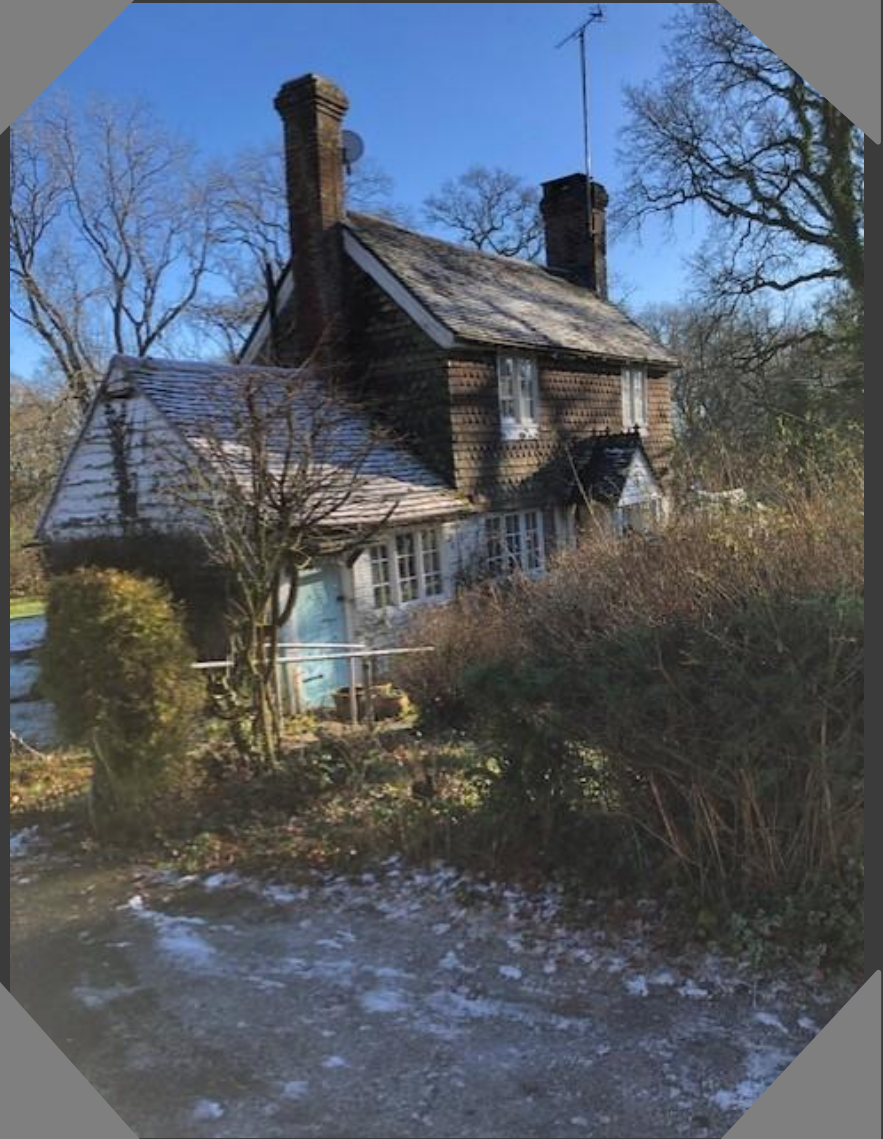

Danewood, Lewes
Road, Danehill
(2025)